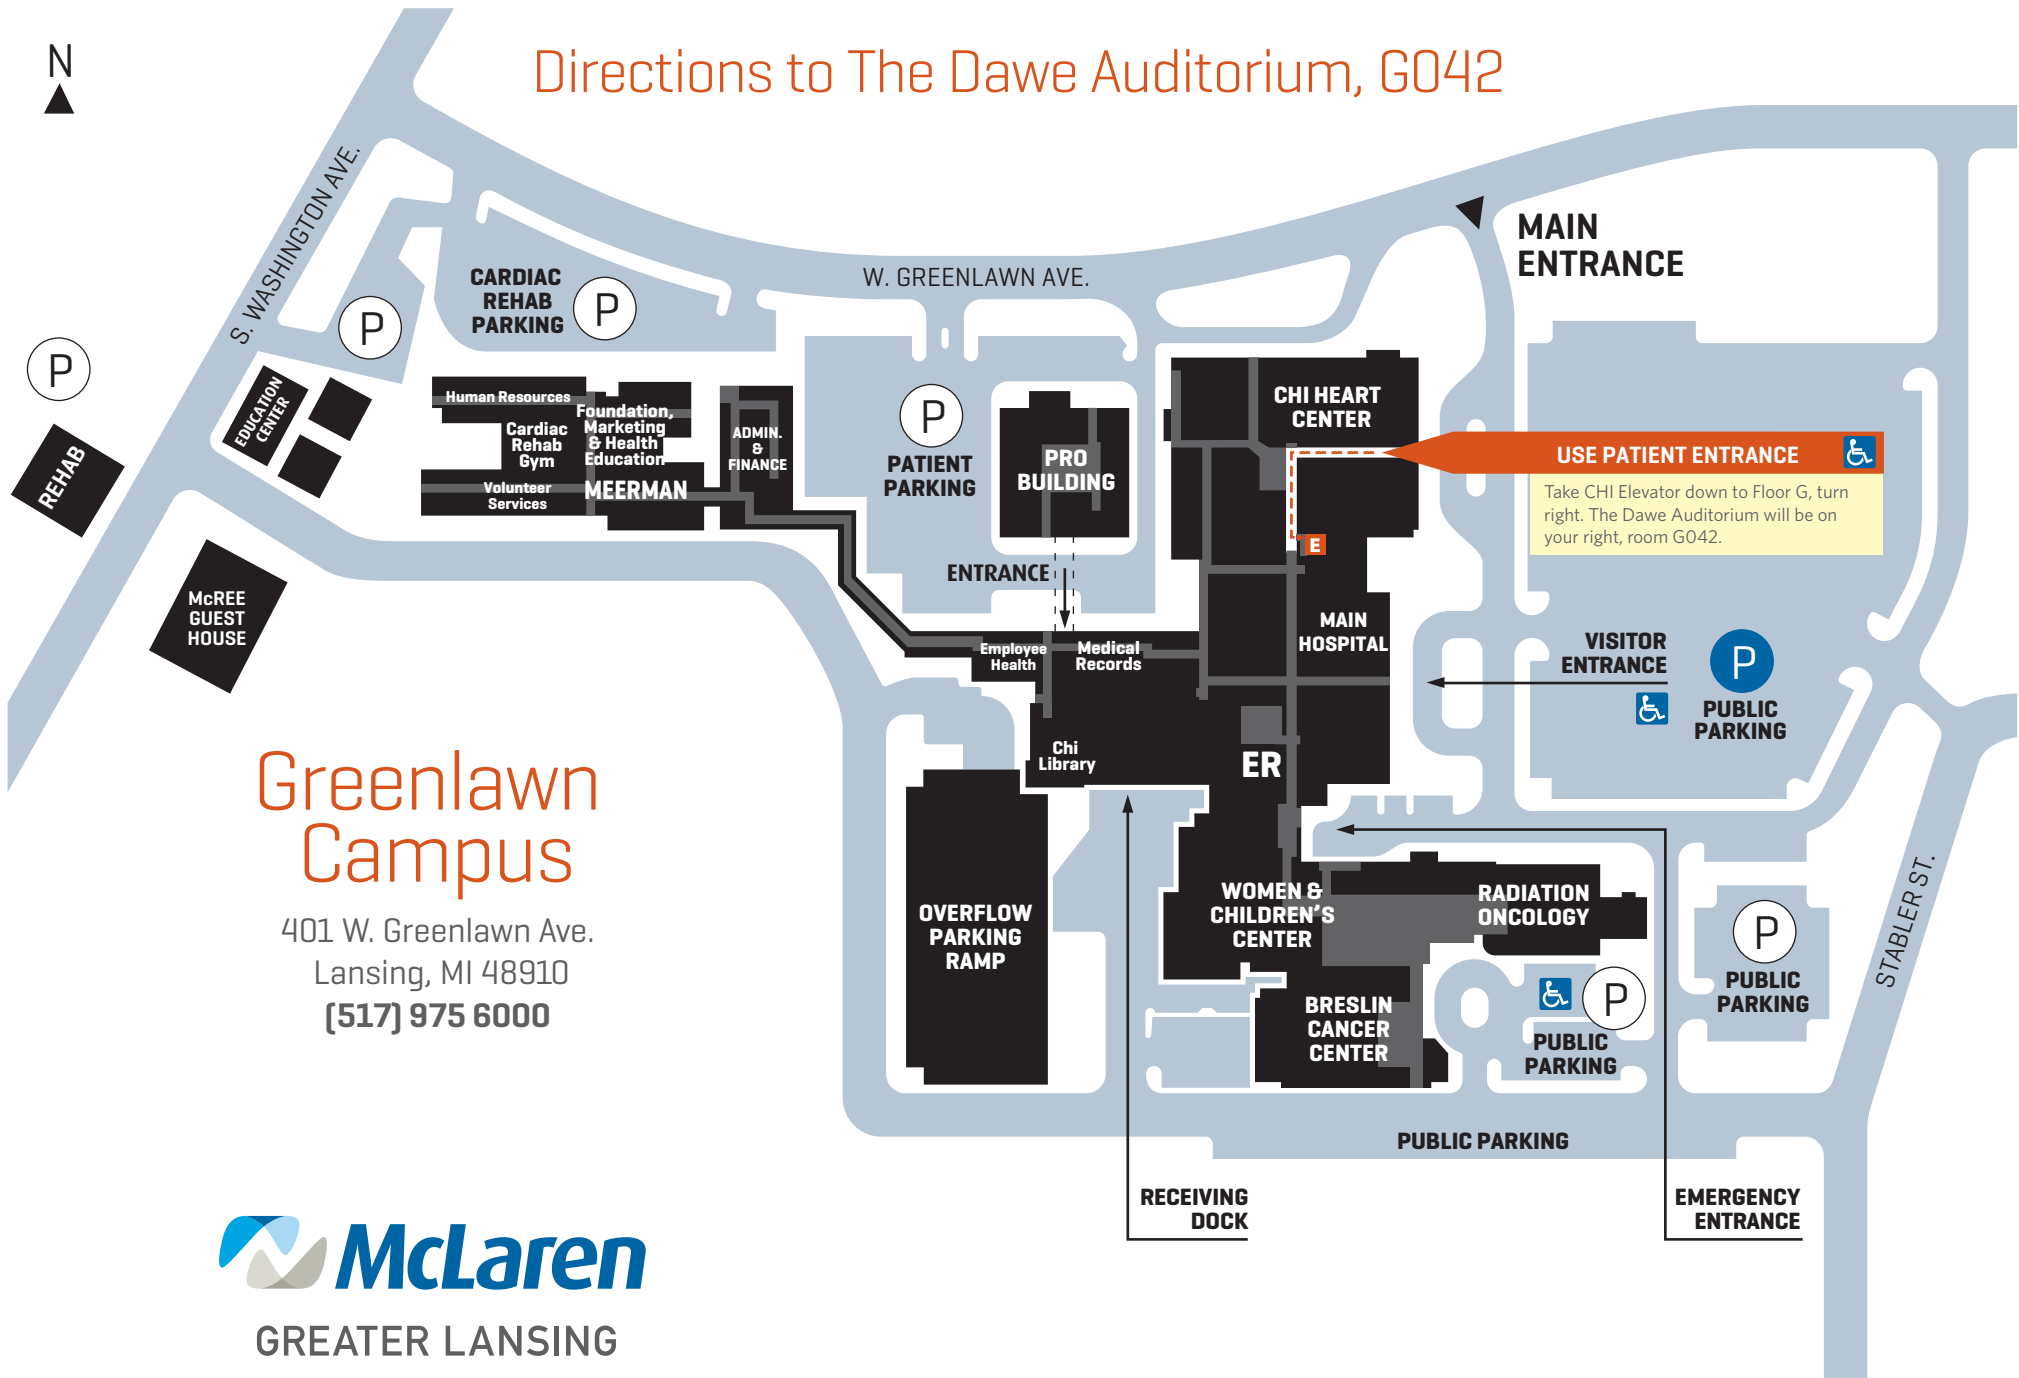

Directions to The Dawe Auditorium, G042

Greenlawn Campus

401 W. Greenlawn Ave.
Lansing, MI 48910
(517) 975 6000